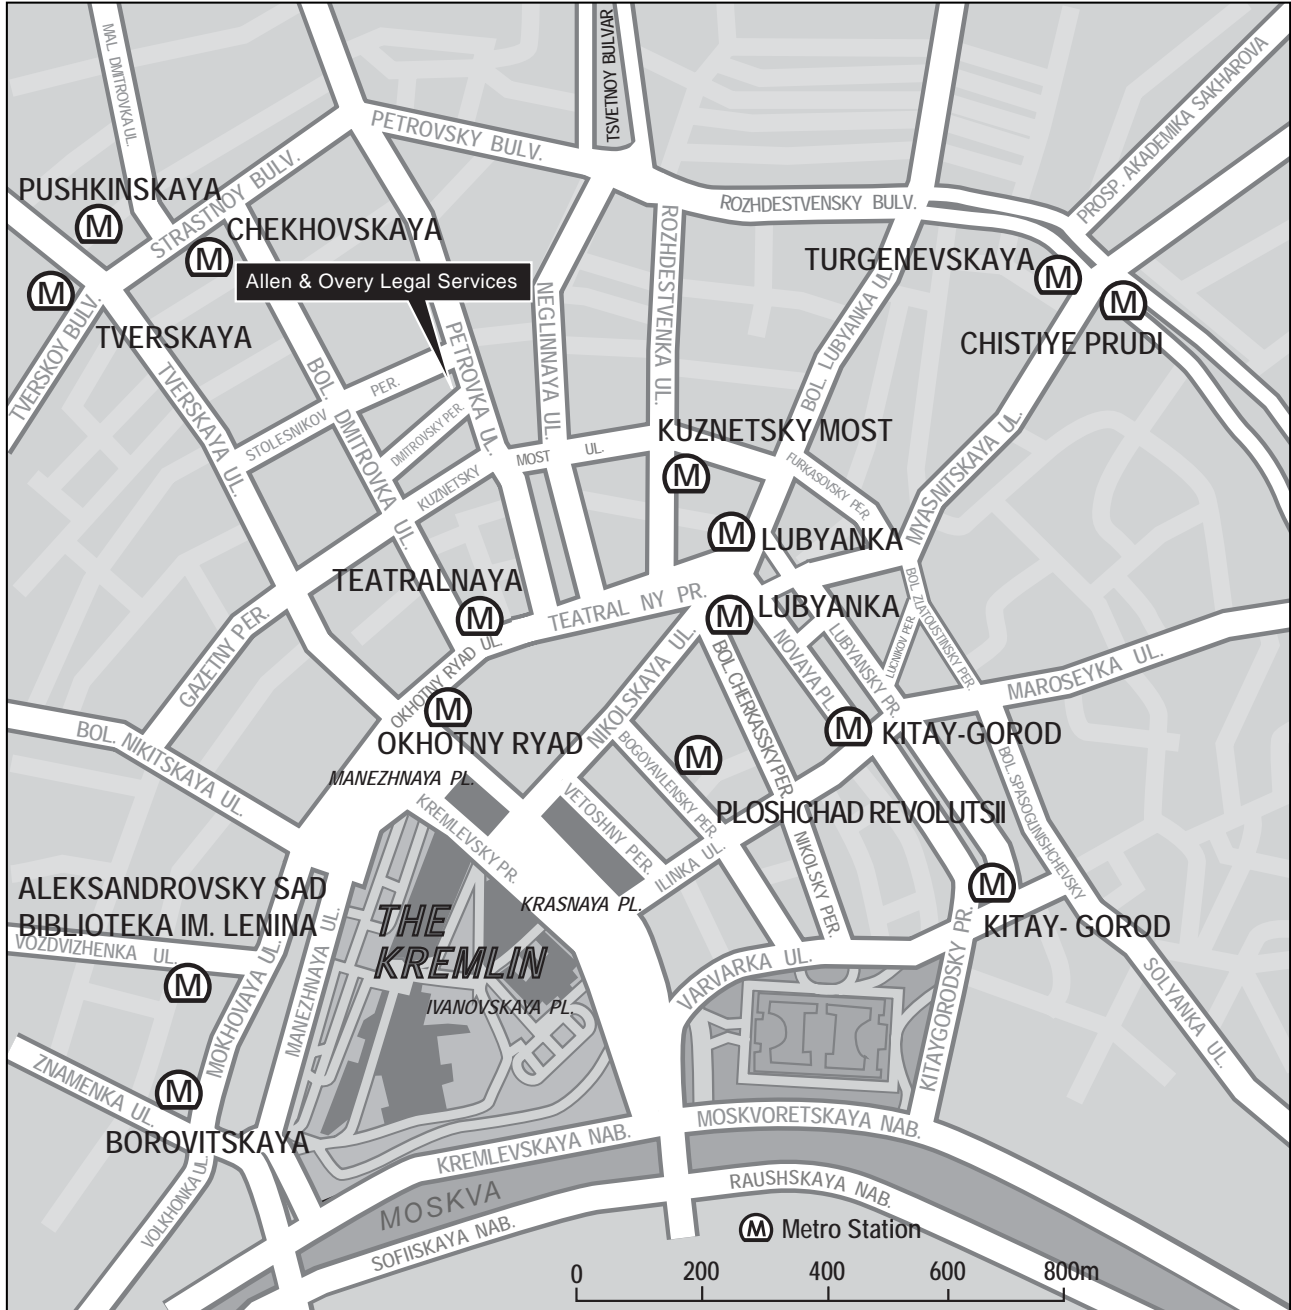

## DIRECTIONS

From the airport take a taxi direct to our office.

Alternatively, if you are driving, from Petrovka (which runs parallel to the main street, Tverskaya), take the first right turn immediately after the Marriott Aurora Hotel.

By Metro, the nearest stations are Kuznetsky Most and Teatralnaya.